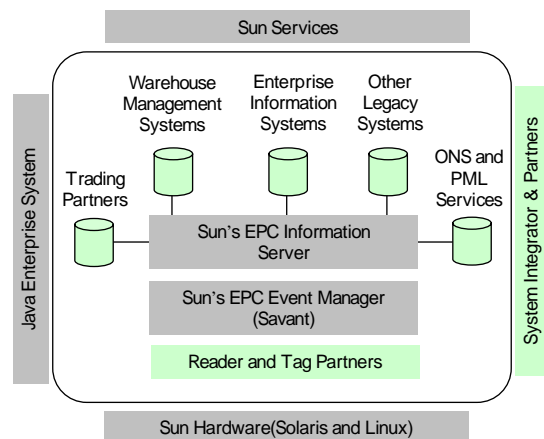

(3) Sun Java System RFID Software