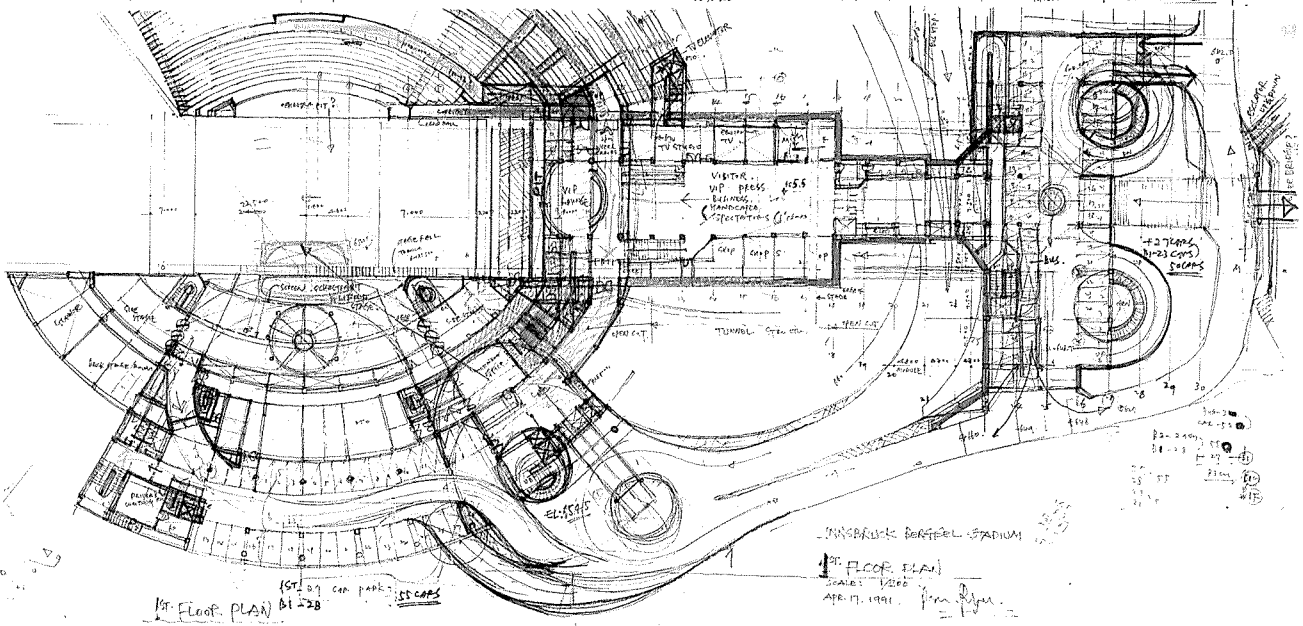

인스브룩 스키점프 경기장 계획 (안)

Innsbruck Bergiselstadion • Schematic Design

柳春秀 / 종합건축사사무소 異空
Designed by Ryu, Choon-Soo

SKETCH

MAIN LOBBY SKETCH
INNSBRUCK MAR 30. Ryu

1st FLOOR PLAN
Bl 228
DATE: 1/2001 1991.04.16.

INNSBRUCK BERGISEL STADIUM
2nd FLOOR PLAN
DATE: 1/2001
APR 17, 1991. Ryu