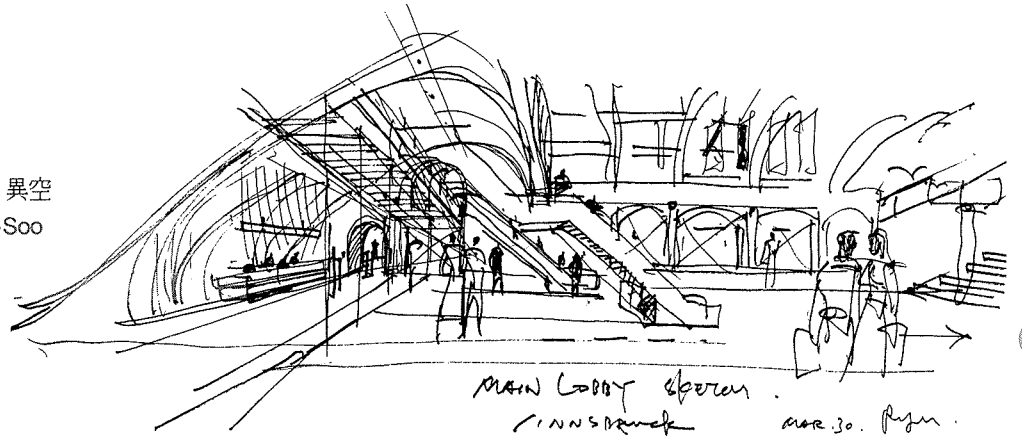

인스브룩 스키점프 경기장 계획 (안)

Innsbruck Bergiselstadion • Schematic Design

柳春秀 / 종합건축사사무소 異空
Designed by Ryu, Choon-Soo

SKETCH

MAIN LOBBY SKETCH
INNSBRUCK MAR 30. Ryu

1st FLOOR PLAN
Bl 228
DATE: 1/2001 1991.04.16.

INNSBRUCK BERGISEL STADIUM
2nd FLOOR PLAN
DATE: 1/2001
APR 17, 1991. Ryu