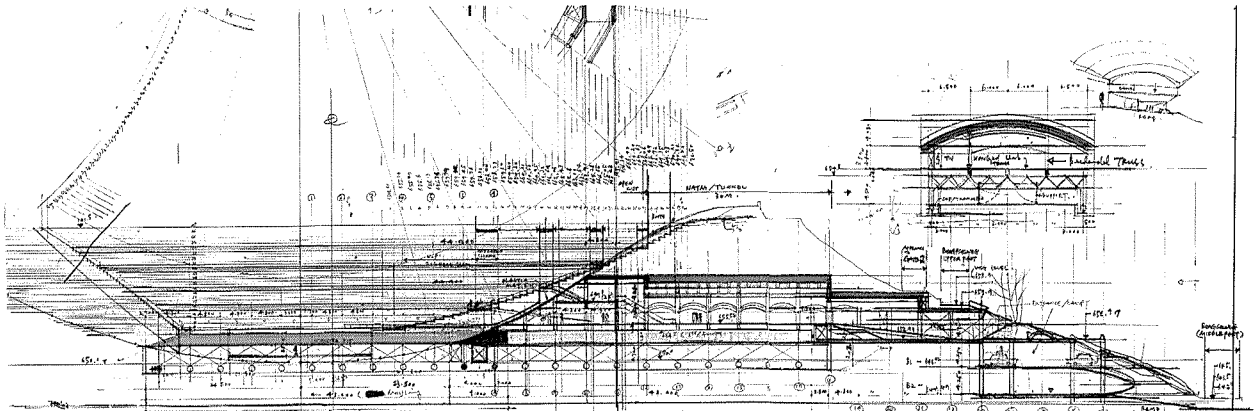

인스브룩 스키점프 경기장 계획 (안)

Innsbruck Bergiselstadion • Schematic Design

柳春秀 / 종합건축사사무소 異空
Designed by Ryu, Choon-Soo

SKETCH

MAIN LOBBY SKETCH
INNSBRUCK MAR 30. Ryu

1st FLOOR PLAN
Bl 228
DATE: 1/2001 1991.04.16.

INNSBRUCK BERGISEL STADIUM
2nd FLOOR PLAN
DATE: 1/2001
APR 17, 1991. Ryu