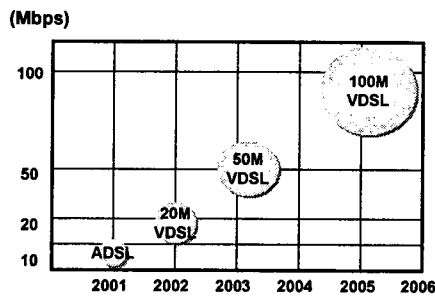

VDSL speed migration

- up to 100Mbps/subscriber

Definition of xDSL

xDSL is a generic abbreviation for the many flavors of DSL or Digital Subscriber Line technology. DSL refers to the technology used between a customer's premises and the telephone company, enabling more bandwidth over the already installed copper cabling than users have traditionally had.

○ VDSL

- Up to 52Mbps Downstream
- Up to 26Mbps for Symmetric Transmission
- Up to 16Mbps symmetric
- Maximum Speed depend on the distance and band plan

Trend of xDSL Standard

□ International Standard – ITU-T SG15