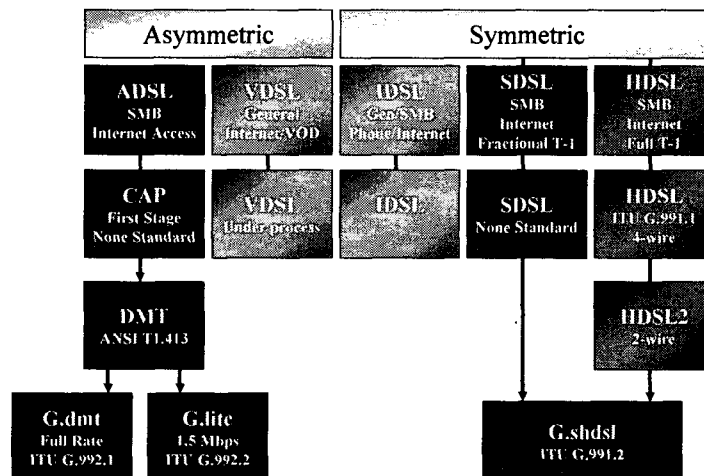

VDSL speed migration

- up to 100Mbps/subscriber

Definition of xDSL

xDSL is a generic abbreviation for the many flavors of DSL or Digital Subscriber Line technology. DSL refers to the technology used between a customer's premises and the telephone company, enabling more bandwidth over the already installed copper cabling than users have traditionally had.

2

DASAN Proprietary & Confidential

xDSL Family Tree

3

DASAN Proprietary & Confidential

Copper Solution

○ ADSL

- Up to 8Mbps Downstream
- Maximum Speed depends on the distance

○ VDSL

- Up to 52Mbps Downstream
- Up to 26Mbps for Symmetric Transmission
- Up to 16Mbps symmetric
- Maximum Speed depend on the distance and band plan

Trend of xDSL Standard

□ International Standard – ITU-T SG15