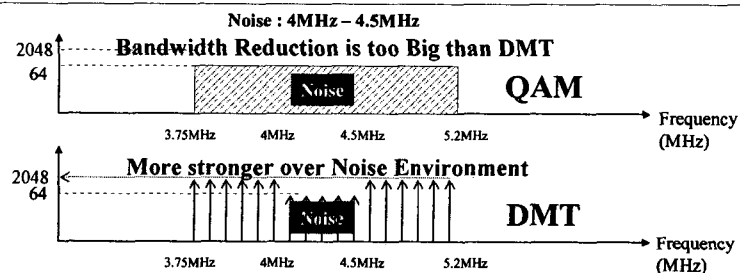

VDSL Technology Review

- ❑ **Highest Bandwidth Support among xDSL Family**
  - ❑ ~ 52 Mbps
- ❑ **Line Coding Hot Competition**
  - VDSL Coalition Group : ADI, Broadcom, GSI, Infineon (QAM)
  - VDSL Alliance Group : IKANOS, Alcatel, TI, Aware, GSI (DMT)
  - ANSI,ETSI select both Line Coding
- ❑ **ITU-T Standard**
  - Spectrum Allocation Negotiation (2000.4, ITU-T Annual Meeting)
    - Bandwidth : 138 kHz ~ 12 MHz
    - Number of Band : 4
    - 3 Frequency Band Plan

18

DASAN Proprietary & Confidential

VDSL: Line code battle

- ❑ **VDSL Alliance: (DMT-based VDSL)**
  - Alcatel , Aware, Ericsson, ETRI, Globespan, IBM Research, Marvell Semiconductor, Mitel Corporation, Mitsubishi Electric Corporation, NEC, Nortel, Samsung, ST Microelectronics, Stanford University, Telia Research AB, Texas Instruments, Toshiba.
- ❑ **VDSL Coalition: (QAM/CAP-based VDSL)**
  - ADI, Broadcom, Globespan, Infineon(Siemens), Lucent, Metallink, Orckit, Rockwell,

19

DASAN Proprietary & Confidential