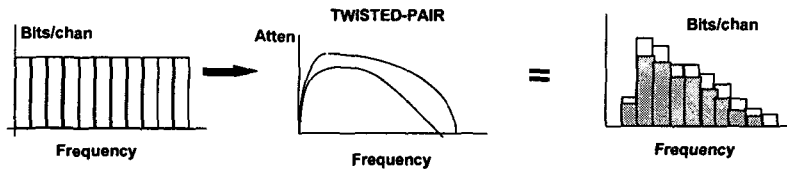

ADSL overview

ADSL Technical Review

○ Full-rate ADSL & UADSL Bandwidth

ADSL Technical Review(DMT)

○ Discrete Multi-Tone : Allocate proper number of bits to each tone

TWISTED-PAIR with TAP, AM/RF, and XTALK

xDSL Wiring

SHDSL overview

12

DASAN Proprietary & Confidential

SHDSL Technical Review

- SHDSL technology**
 - Symmetric Bandwidth Service
 - One-pair : 192 Kbps ~ 2.312 Mbps
 - Two-pair : 384 Kbps ~ 4.624 Mbps
 - ITU-T Recommendation
 - Guarantees interoperability
 - Greater reach
 - Longer than 30% compare with 2B1Q SDSL
- Asymmetric PSDs**
 - North America : 1.544Mbps, 768kbps
 - Europe : 2.048Mbps, 2.304Mbps
- TC-PAM Line Coding**
- Optional repeater for extended range**