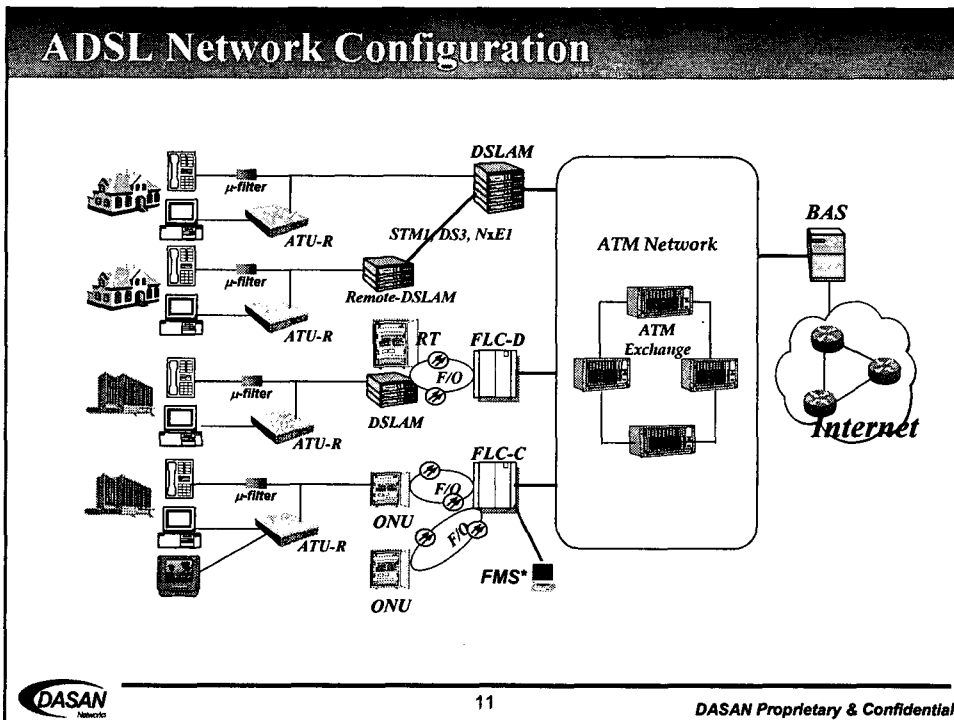

xDSL Wiring

SHDSL overview

12

DASAN Proprietary & Confidential

SHDSL Technical Review

- SHDSL technology**
 - Symmetric Bandwidth Service
 - One-pair : 192 Kbps ~ 2.312 Mbps
 - Two-pair : 384 Kbps ~ 4.624 Mbps
 - ITU-T Recommendation
 - Guarantees interoperability
 - Greater reach
 - Longer than 30% compare with 2B1Q SDSL
- Asymmetric PSDs**
 - North America : 1.544Mbps, 768kbps
 - Europe : 2.048Mbps, 2.304Mbps
- TC-PAM Line Coding**
- Optional repeater for extended range**