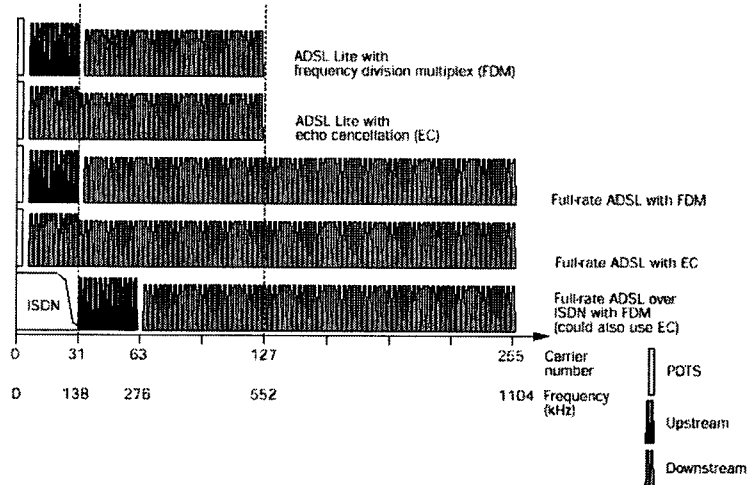

ADSL overview

ADSL Technical Review

○ Full-rate ADSL & UADSL Bandwidth