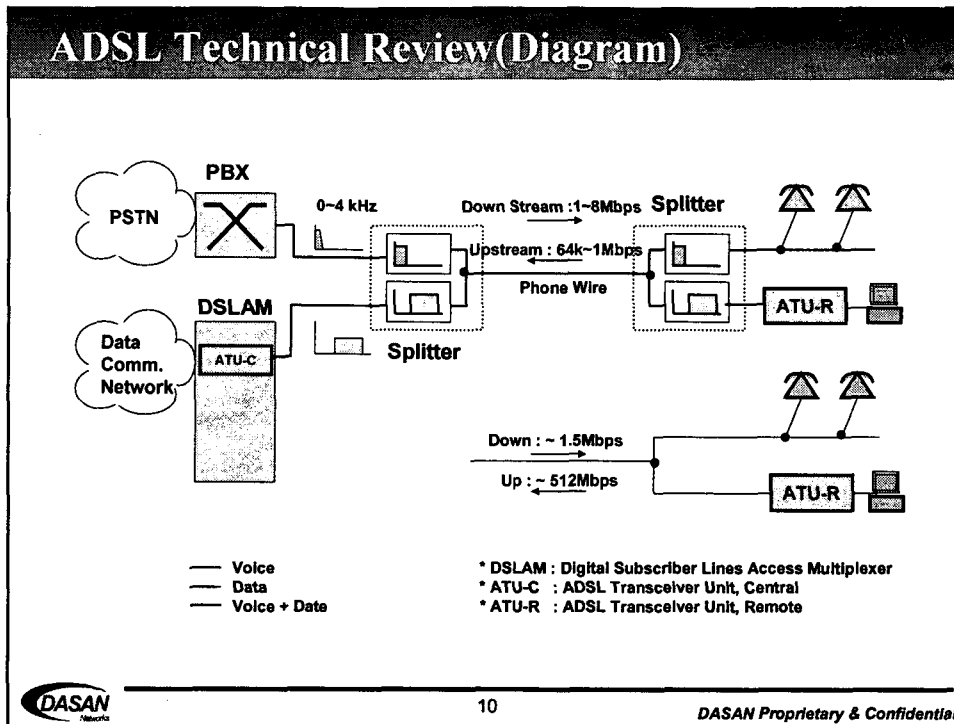

xDSL Wiring

SHDSL overview

12

DASAN Proprietary & Confidential

SHDSL Technical Review

- SHDSL technology**
 - Symmetric Bandwidth Service
 - One-pair : 192 Kbps ~ 2.312 Mbps
 - Two-pair : 384 Kbps ~ 4.624 Mbps
 - ITU-T Recommendation
 - Guarantees interoperability
 - Greater reach
 - Longer than 30% compare with 2B1Q SDSL
- Asymmetric PSDs**
 - North America : 1.544Mbps, 768kbps
 - Europe : 2.048Mbps, 2.304Mbps
- TC-PAM Line Coding**
- Optional repeater for extended range**