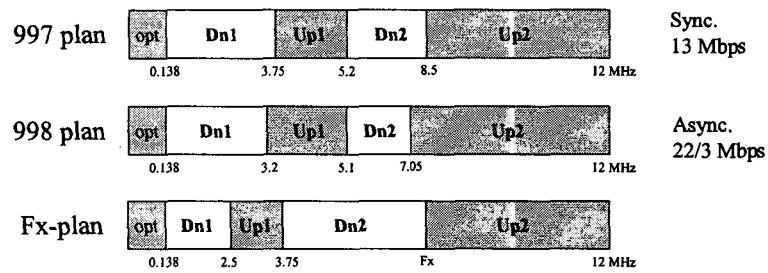

Bandwidth Plan of VDSL

○ Draft G.vdsl.f(G.993.1) make standard(Oct, 2001) after G.vdsl devide to G.vdsl Foundation (G.vdsl.f) and G.vdsl Line Coding (G.vdsl.l)

○ Frequency Band Plan

VDSL vs. ADSL