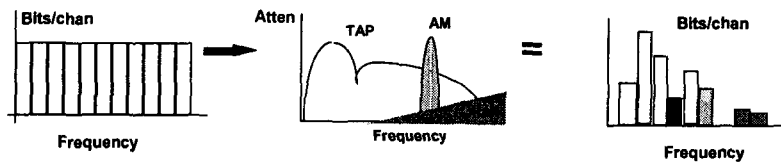

xDSL Wiring

SHDSL overview

12

DASAN Proprietary & Confidential

SHDSL Technical Review

- SHDSL technology**
 - Symmetric Bandwidth Service
 - One-pair : 192 Kbps ~ 2.312 Mbps
 - Two-pair : 384 Kbps ~ 4.624 Mbps
 - ITU-T Recommendation
 - Guarantees interoperability
 - Greater reach
 - Longer than 30% compare with 2B1Q SDSL
- Asymmetric PSDs**
 - North America : 1.544Mbps, 768kbps
 - Europe : 2.048Mbps, 2.304Mbps
- TC-PAM Line Coding**
- Optional repeater for extended range**