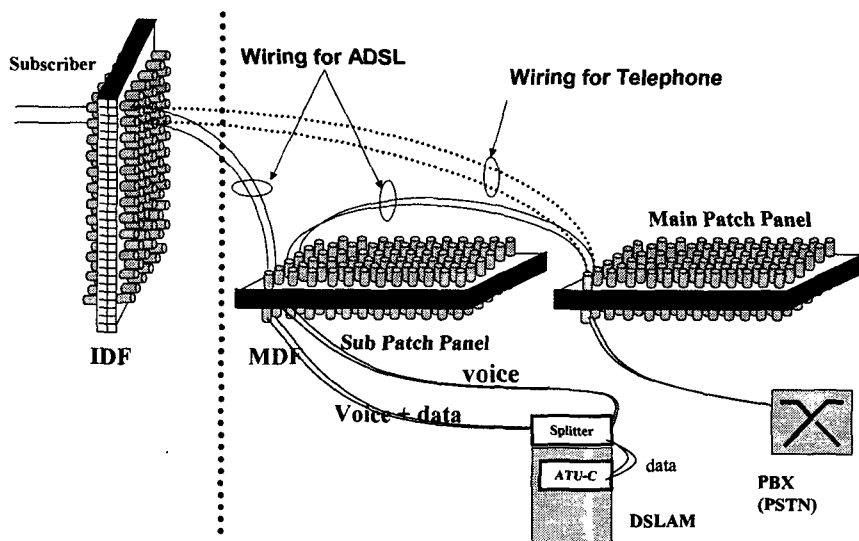

xDSL Wiring

SHDSL overview

12

DASAN Proprietary & Confidential

SHDSL Technical Review

- SHDSL technology**
 - Symmetric Bandwidth Service
 - One-pair : 192 Kbps ~ 2.312 Mbps
 - Two-pair : 384 Kbps ~ 4.624 Mbps
 - ITU-T Recommendation
 - Guarantees interoperability
 - Greater reach
 - Longer than 30% compare with 2B1Q SDSL
- Asymmetric PSDs**
 - North America : 1.544Mbps, 768kbps
 - Europe : 2.048Mbps, 2.304Mbps
- TC-PAM Line Coding**
- Optional repeater for extended range**