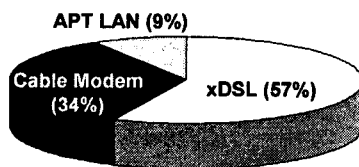

xDSL Technology Review (Draft)

Nov. 2003

DASAN Networks
Ilchan Jung

Broadband Internet Access

Broadband Internet service Subscribers (Total: 21M)

* MIC, Korea, Sept, '03

- xDSL: ADSL → VDSL
- Cable Modem: DOCSIS1.0/1.1 → 2.0
- APT LAN: 10/100Tx → 100Fx
- Others: Satellite

VDSL speed migration

- up to 100Mbps/subscriber

Definition of xDSL

xDSL is a generic abbreviation for the many flavors of DSL or Digital Subscriber Line technology. DSL refers to the technology used between a customer's premises and the telephone company, enabling more bandwidth over the already installed copper cabling than users have traditionally had.